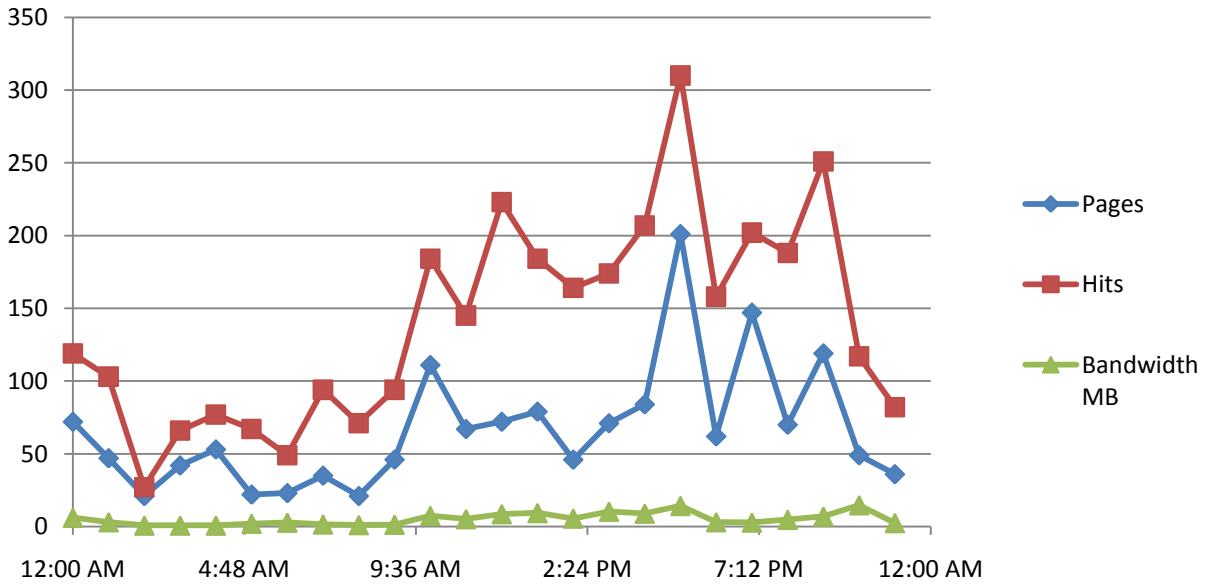

Hours of the Day - Average for November 2009