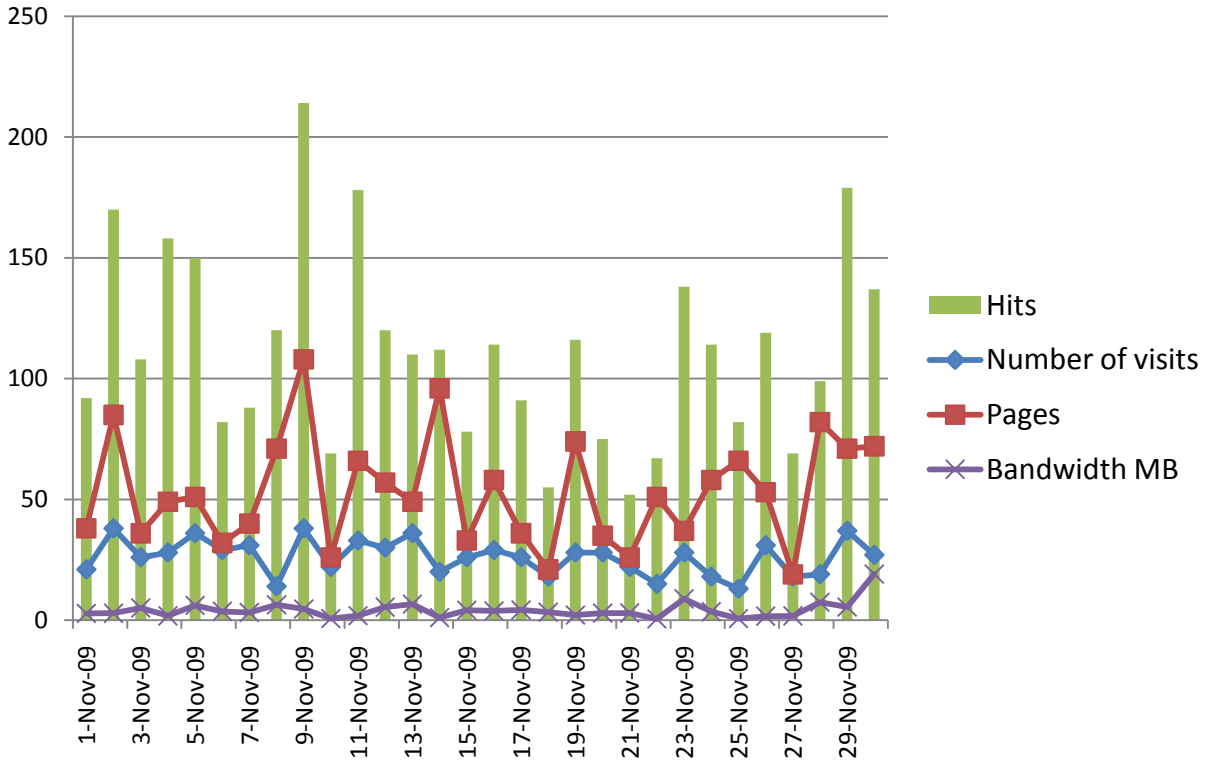

Days of the Month - November 2009