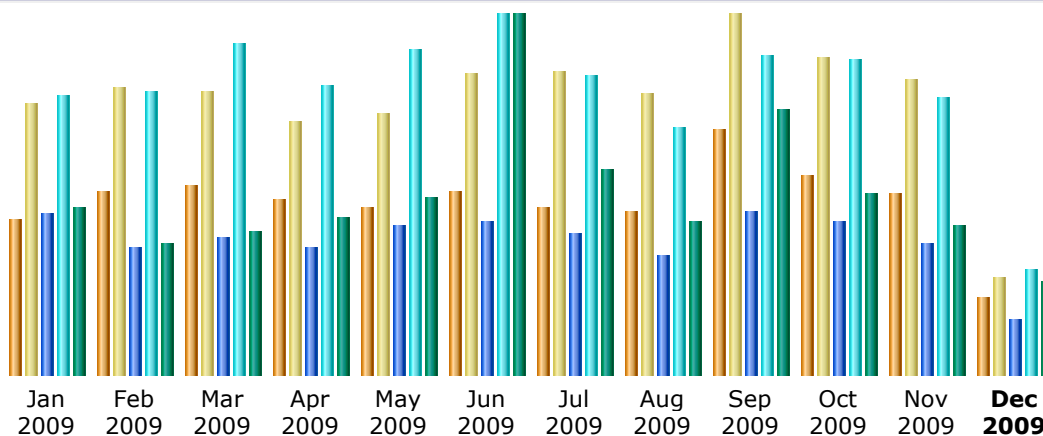

Last Update: 11 Dec 2009 - 3:10 pm

Advanced Web Statistics for "thewedge.org"

Summary

Reported period	Month Nov 2009				
First visit	01 Nov 2009 - 00:06				
Last visit	30 Nov 2009 - 22:47				
	Unique visitors	Number of visits	Pages	Hits	Bandwidth
Viewed traffic *	480	785 (1.63 visits/visitor)	1596 (2.03 Pages/Visit)	3356 (4.27 Hits/Visit)	124.74 MB (162.72 KB/Visit)
Not viewed traffic *			4046	4386	557.51 MB

* Not viewed traffic includes traffic generated by robots, worms, or replies with special HTTP status codes.

Monthly history

Month	Unique visitors	Number of visits	Pages	Hits	Bandwidth
Jan 2009	411	720	1957	3400	138.72 MB
Feb 2009	488	767	1543	3442	109.47 MB
Mar 2009	505	752	1667	4019	118.89 MB
Apr 2009	464	674	1544	3515	130.61 MB
May 2009	444	696	1815	3957	146.58 MB
Jun 2009	490	801	1860	4377	299.59 MB
Jul 2009	446	807	1725	3628	170.24 MB
Aug 2009	434	746	1454	2999	127.08 MB
Sep 2009	653	959	1985	3876	220.20 MB
Oct 2009	531	845	1865	3822	151.06 MB
Nov 2009	480	785	1596	3356	124.74 MB
Dec 2009	206	256	679	1280	77.01 MB
Total	5552	8808	19690	41671	1.77 GB