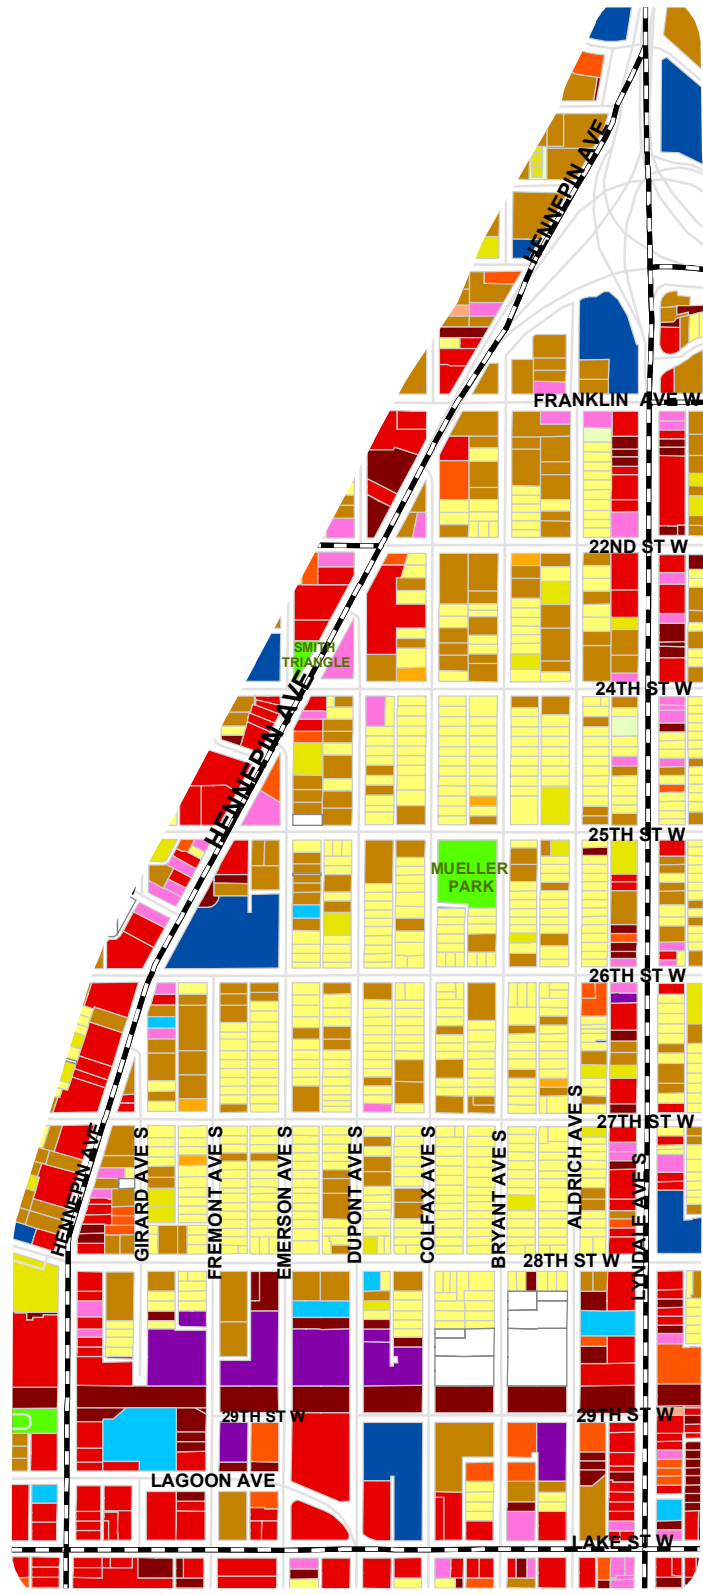

Lowry Hill East Land Use Map

Source: City Assessor
 Data as of July 2006
 Scale: 1:10,500

Legend (See Glossary [Click Here](#))

Single Family, Duplex and Triplex	Commercial	Industrial, Warehouse, Factory	Sport & Recreation Facilities
Condo and Townhouse	Office	Utilities	Parks & Open Space
Apartment	Residential Common Area	Institutional	Vacant Land
Group Residence	Garage or Misc. Residential	Mixed Use	No Data